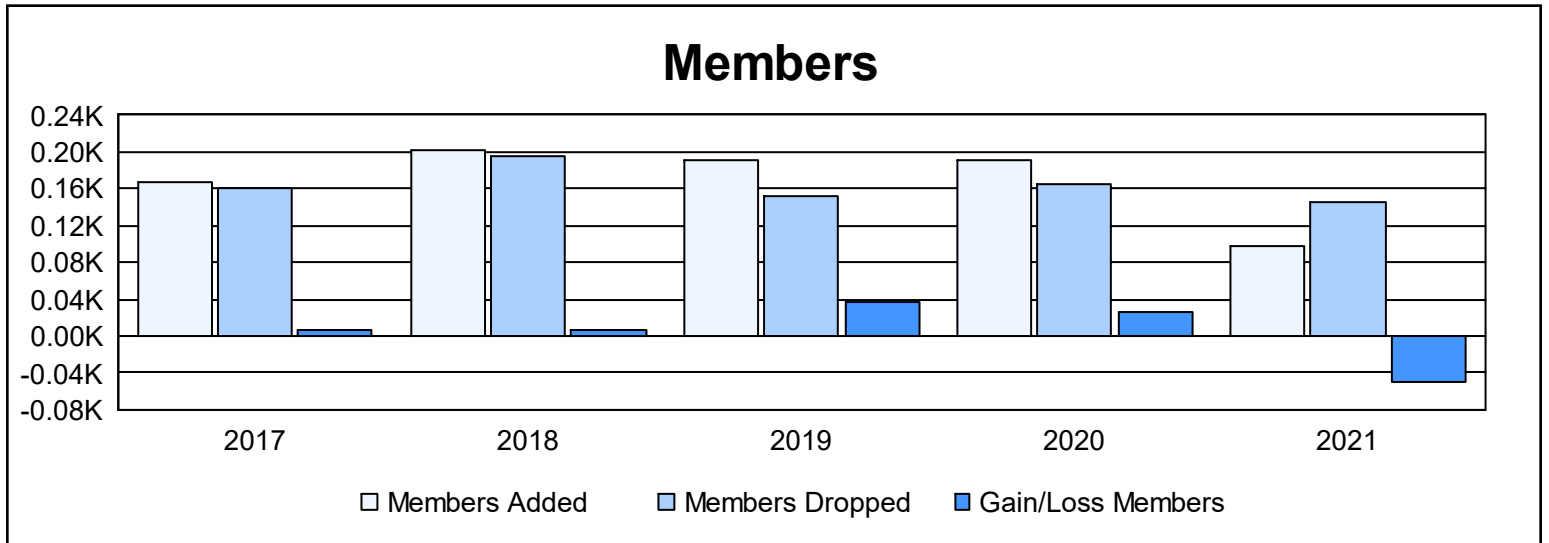

Year	New Clubs	Dropped Clubs	Gain/ Loss Clubs	New Members	Charter Members	Reinstate Members	Transfer Members	Total Member Added	Total Members Dropped	Gain/ Loss Members
2016-2017	0	0	0	158	0	3	6	167	161	6
2017-2018	1	1	0	167	21	4	10	202	195	7
2018-2019	1	0	1	156	22	2	10	190	153	37
2019-2020	1	0	1	155	21	1	13	190	164	26
2020-2021	0	0	0	91	0	2	4	97	146	-49
<b>Average</b>	<b>1</b>	<b>0</b>	<b>0</b>	<b>145</b>	<b>13</b>	<b>2</b>	<b>9</b>	<b>169</b>	<b>164</b>	<b>5</b>

### Membership Composition June 2021 Cumulative