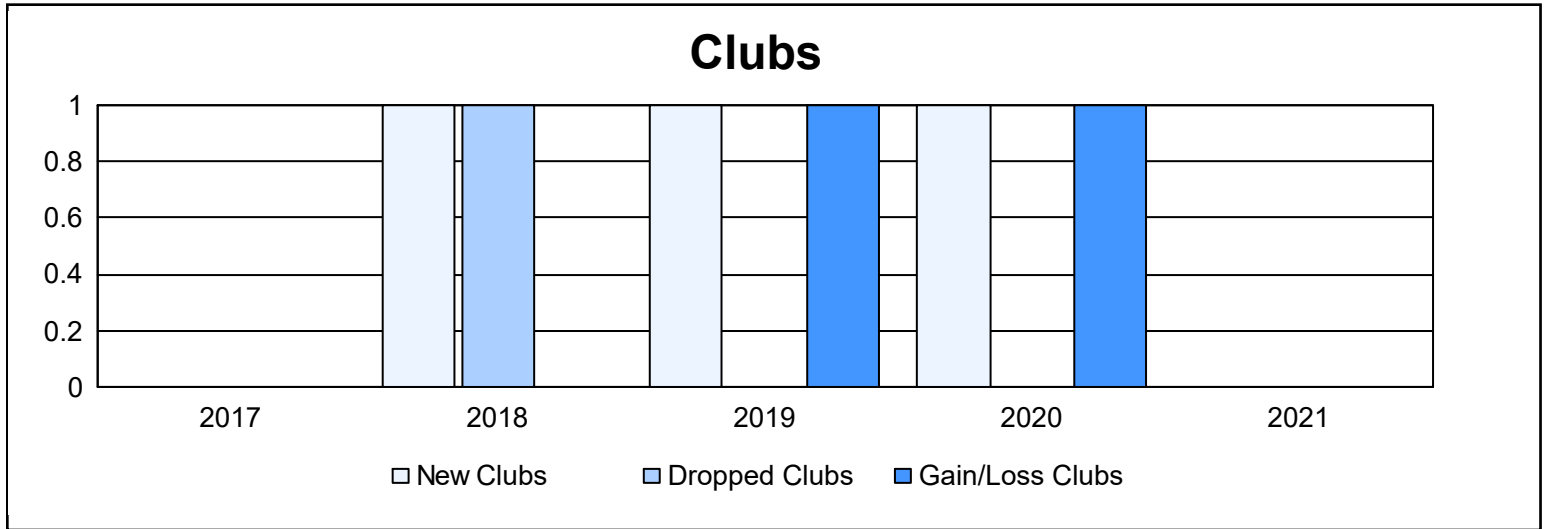

Year	New Clubs	Dropped Clubs	Gain/ Loss Clubs	New Members	Charter Members	Reinstate Members	Transfer Members	Total Member Added	Total Members Dropped	Gain/ Loss Members
2016-2017	0	0	0	158	0	3	6	167	161	6
2017-2018	1	1	0	167	21	4	10	202	195	7
2018-2019	1	0	1	156	22	2	10	190	153	37
2019-2020	1	0	1	155	21	1	13	190	164	26
2020-2021	0	0	0	91	0	2	4	97	146	-49
<b>Average</b>	<b>1</b>	<b>0</b>	<b>0</b>	<b>145</b>	<b>13</b>	<b>2</b>	<b>9</b>	<b>169</b>	<b>164</b>	<b>5</b>

### Membership Composition June 2021 Cumulative